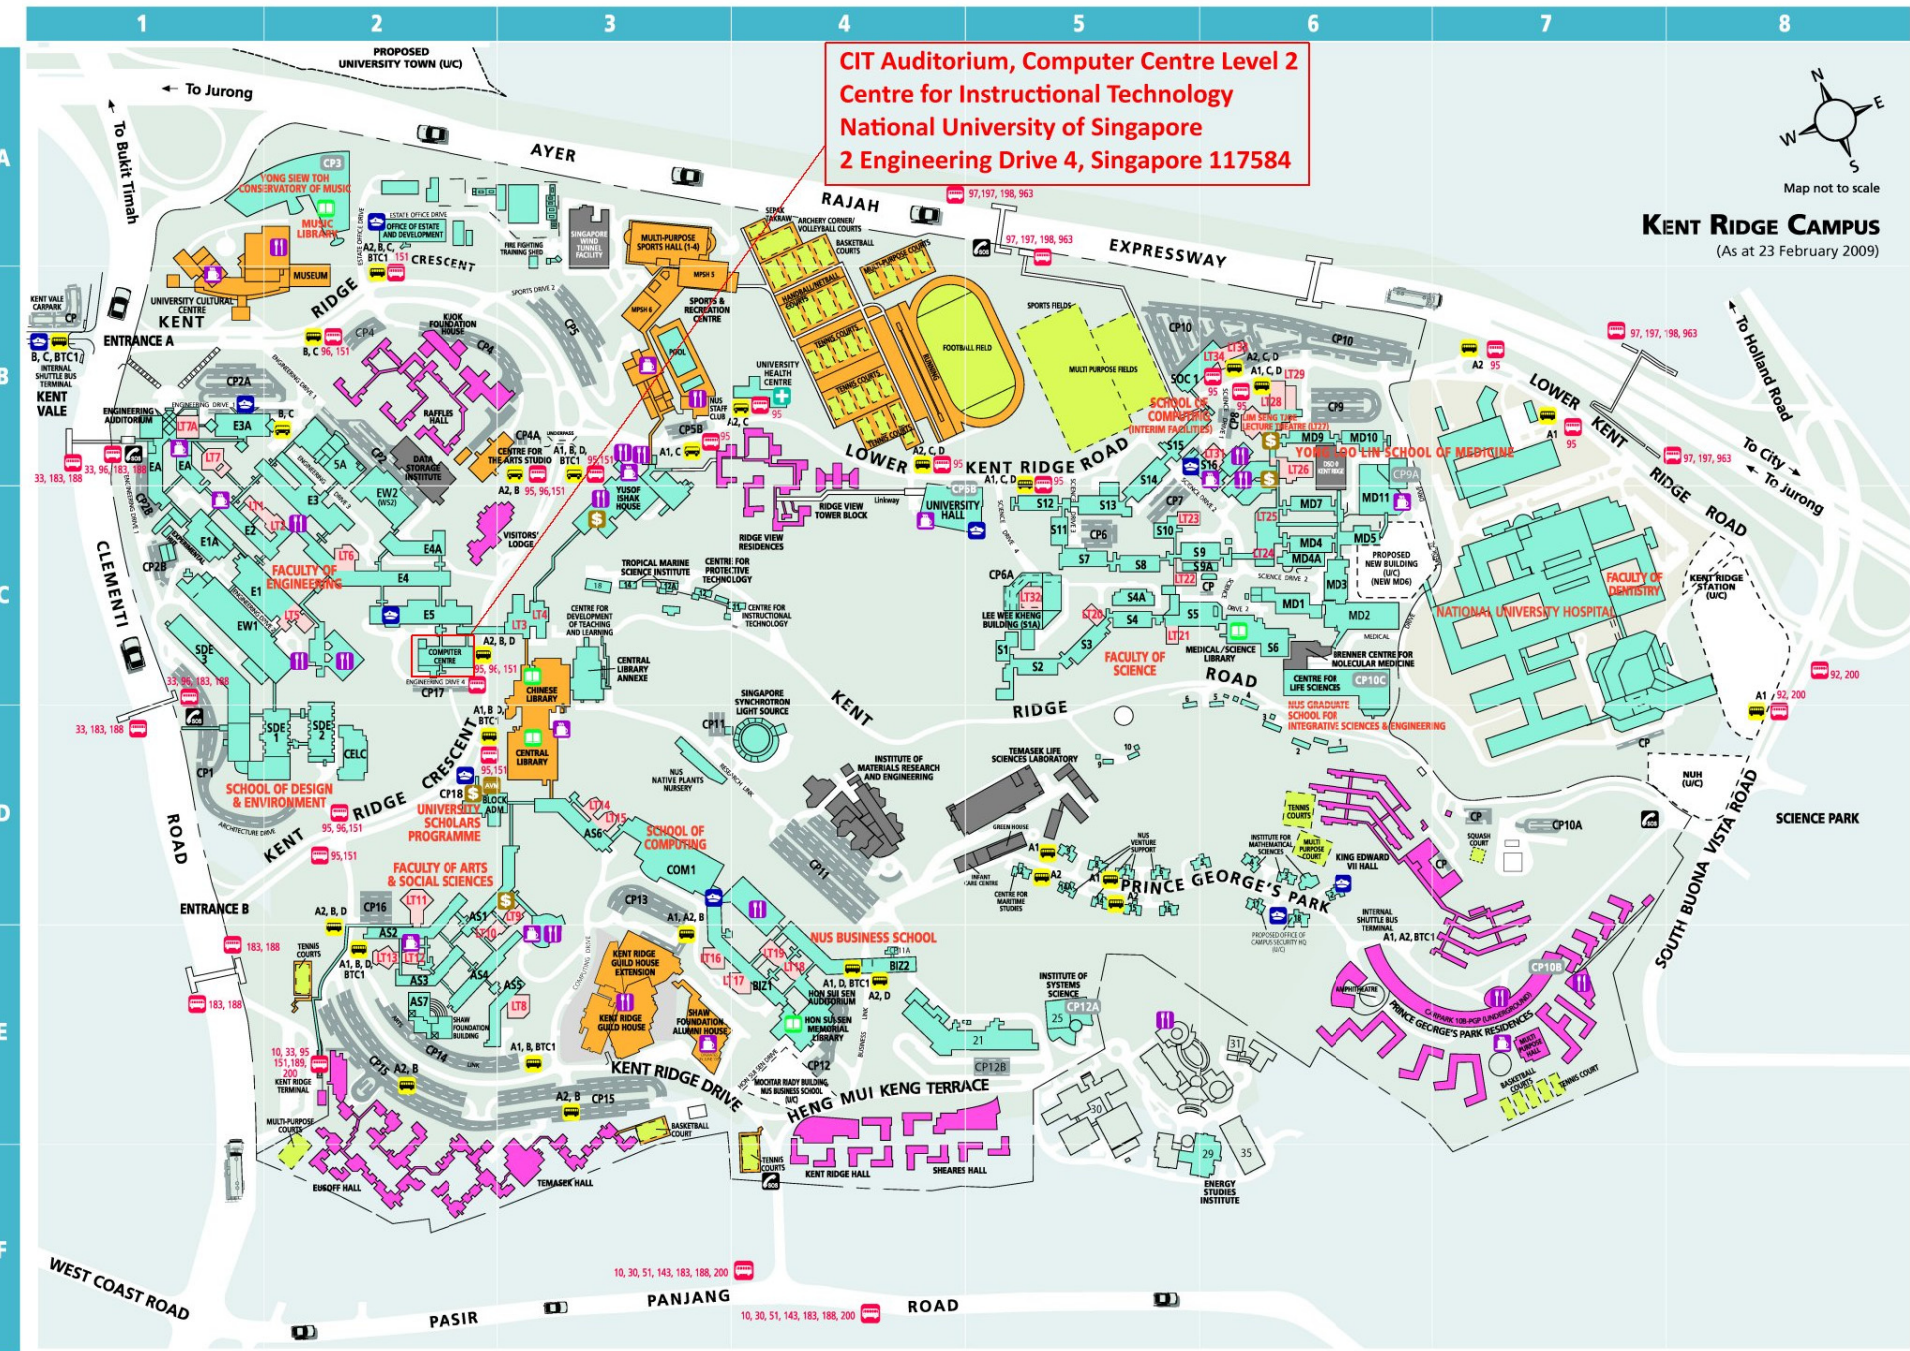

**CIT Auditorium, Computer Centre Level 2
Centre for Instructional Technology
National University of Singapore
2 Engineering Drive 4, Singapore 117584**

KENT RIDGE CAMPUS
(As at 23 February 2009)

LEGEND	
	ATM
	Add Value Machine (TransitLink)
	Dining Hall / Food Kiosk
	Cafe
	Internal Shuttle Bus Stop
	SBS Transit / SMRT Bus Stop
	Library
	Clinic / Wellness Centre
	Security Post
	Emergency Call Point
	Open-space Carpark
	Underground Carpark
	Accommodation (Staff / Student / Visitor)
	Facilities / Resources
	Affiliated Institutes